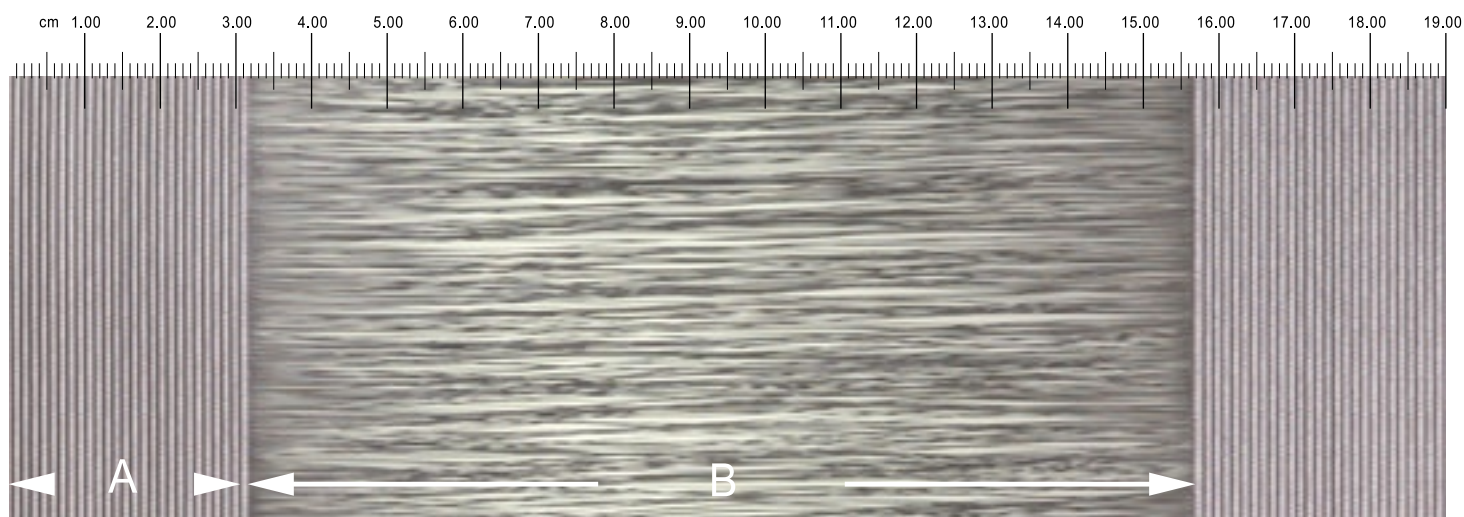

TECHNICAL DATA

<i>Distance between ribbons (free wires)</i>	155,00 mm
<i>Ribbons width</i>	28,00 mm
<i>Warp wire diameter</i>	0,35 mm
<i>Weft wire diameter</i>	0,25 mm
<i>Thickness</i>	0,60 mm ca
<i>Open surface</i>	8% ca
<i>Weight (Kg/m²)</i>	1,90 ca
<i>Standard Width</i>	1.500 mm
<i>Maximum Width</i>	2.500 mm

MATERIAL

Stainless steel

All our fabrics weaved entirely with metallic wires without surface finish are incombustible (Class A1), according to the Decision 96/603/CE of the European Commission. For this class of materials it is not requested a Certificate..

SCALA 1:1

KO & CO BENELUX nv.
Showroom
Boomssteenweg 41/10
B-2630 Aartselaar
Tel. (...32) (0)3 458 40 40
ko-co@ko-co.com
www.ko-co.com

CHARACTERISTICS

*Bands width and distance between bands can be modify by request.
For ceilings, we suggest to use skimming light.*