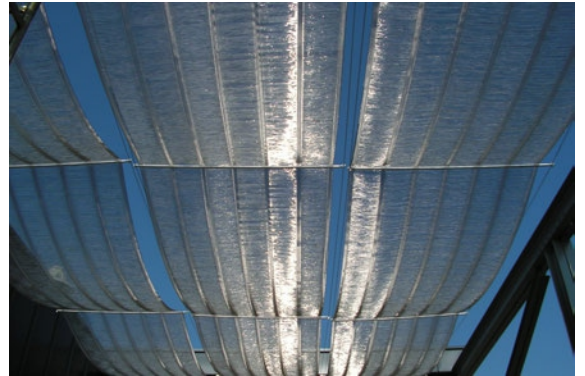

CHARACTERISTICS

*Bands width and distance between bands can be modify by request.
For ceilings, we suggest to use skimming light.*

Applications

Ceilings, panels, furnishing, retails, sunscreen, gazebo covering.

Manufacture and fixing

*Attachment projected in size.
Welded on steel frame; closed between two frames (fixing with bi-component glue, screws or rivets).*

Maintenance

Self-cleaning and self-polishing with atmospheric rain and wind.

Main technical specifications

Low solar direct and total transmittance.

High acoustic noise reduction system.

High windbreak performance.

Aesthetical safety screen.

100% recyclable

Fire behaviour

Fireproof.

Gazebo Covering Show Room Livia Gregoretti - Milano