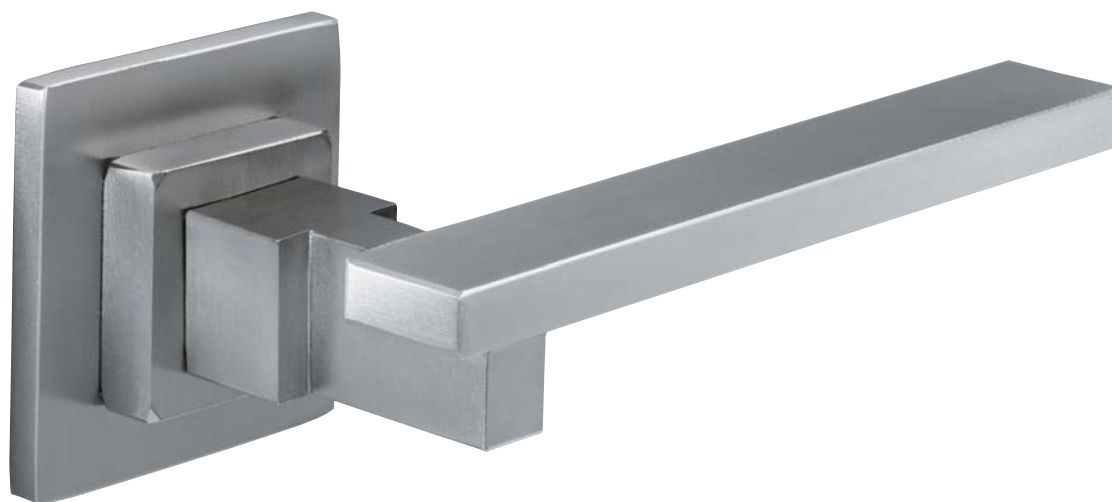

Serie 073

Ref. **JM11073 I**
Inox

Ref. **JM11073 CB**
Cromo Brillo
Polished Chrome

Ref. **JM11073 CM**
Cromo Mate
Brushed Chrome

Ref. **JM11073 P**
Pulido
Polished

Ref. **JM11073 S**
Satinado
Satine Finish