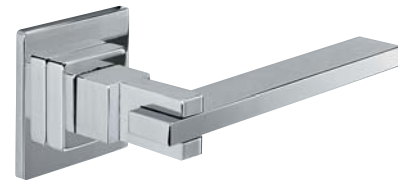

Manillas
Handles

Serie 072

Ref. **JM11072 I**
Inox

Ref. **JM11072 CB**
Cromo Brillo
Polished Chrome

Ref. **JM11072 CM**
Cromo Mate
Brushed Chrome

Ref. **JM11072 P**
Pulido
Polished

Ref. **JM11072 S**
Satinado
Satine Finish