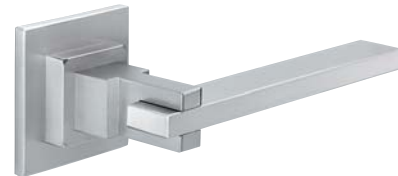

Manillas
Handles

Serie 072

Ref. **JM11072 I**
Inox

Ref. **JM11072 CB**
Cromo Brillo
Polished Chrome

Ref. **JM11072 CM**
Cromo Mate
Brushed Chrome

Ref. **JM11072 P**
Pulido
Polished

Ref. **JM11072 S**
Satinado
Satine Finish