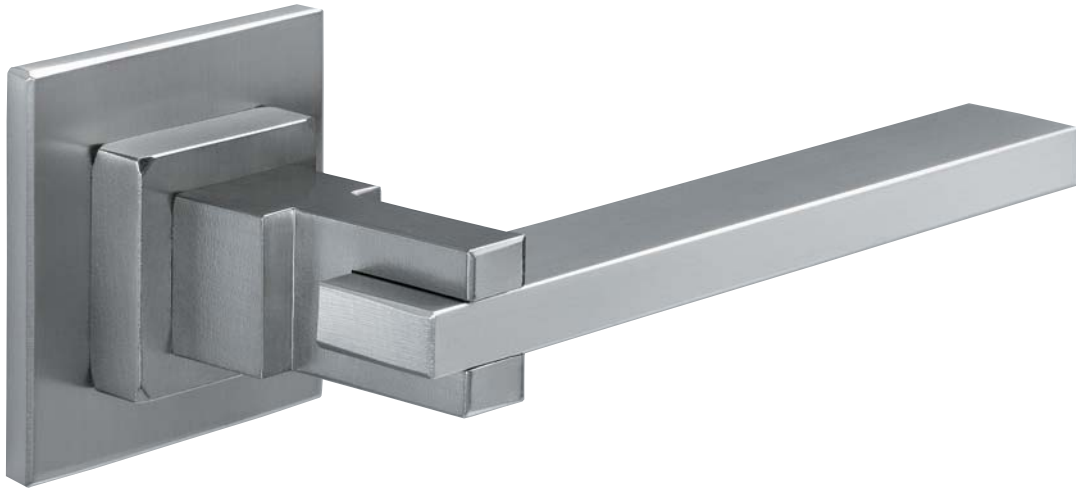

Manillas
Handles

Serie 072

Ref. **JM11072 I**
Inox

Ref. **JM11072 CB**
Cromo Brillo
Polished Chrome

Ref. **JM11072 CM**
Cromo Mate
Brushed Chrome

Ref. **JM11072 P**
Pulido
Polished

Ref. **JM11072 S**
Satinado
Satine Finish