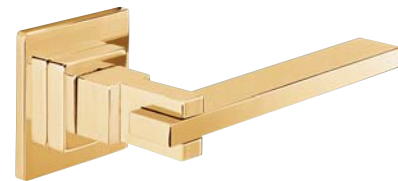

Manillas
Handles

Serie 072

Ref. **JM11072 I**
Inox

Ref. **JM11072 CB**
Cromo Brillo
Polished Chrome

Ref. **JM11072 CM**
Cromo Mate
Brushed Chrome

Ref. **JM11072 P**
Pulido
Polished

Ref. **JM11072 S**
Satinado
Satine Finish