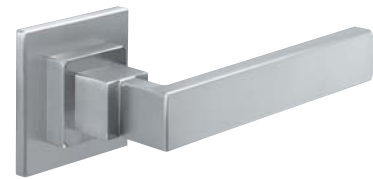

Manillas
Handles

Serie 071

Ref. **JM11071 CB**
Cromo Brillo
Polished Chrome

Ref. **JM11071 CM**
Cromo Mate
Brushed Chrome

Ref. **JM11071 I**
Inox

Ref. **JM11071 P**
Pulido
Polished

Ref. **JM11071 S**
Satinado
Satine Finish