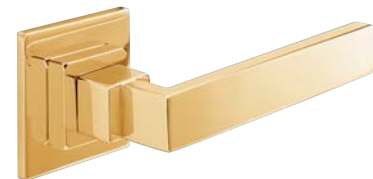

Manillas
Handles

Serie 071

Ref. **JM11071 CB**
Cromo Brillo
Polished Chrome

Ref. **JM11071 CM**
Cromo Mate
Brushed Chrome

Ref. **JM11071 I**
Inox

Ref. **JM11071 P**
Pulido
Polished

Ref. **JM11071 S**
Satinado
Satine Finish