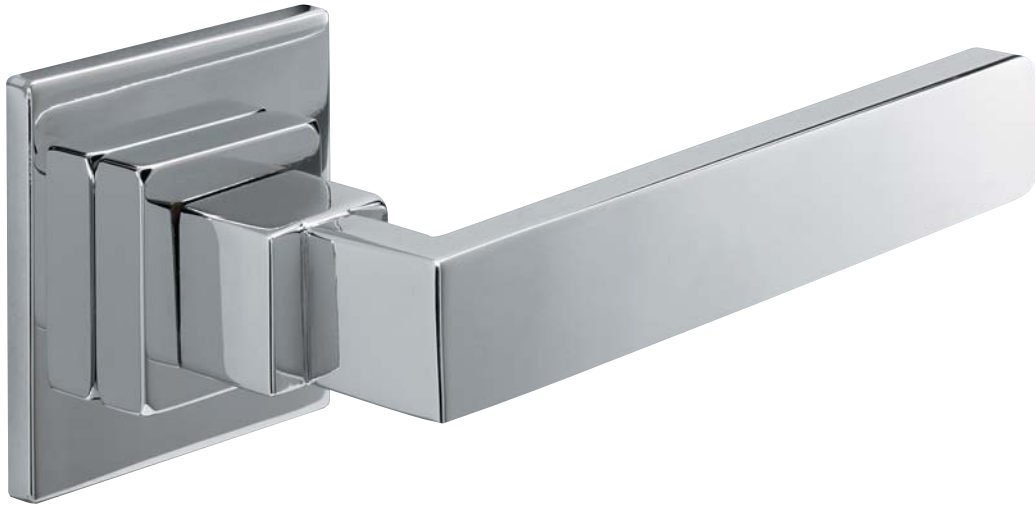

Manillas
Handles

Serie 071

Ref. **JM11071 CB**
Cromo Brillo
Polished Chrome

Ref. **JM11071 CM**
Cromo Mate
Brushed Chrome

Ref. **JM11071 I**
Inox

Ref. **JM11071 P**
Pulido
Polished

Ref. **JM11071 S**
Satinado
Satine Finish