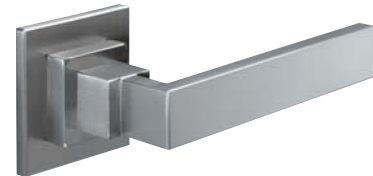

Manillas
Handles

Serie 071

Ref. **JM11071 CB**
Cromo Brillo
Polished Chrome

Ref. **JM11071 CM**
Cromo Mate
Brushed Chrome

Ref. **JM11071 I**
Inox

Ref. **JM11071 P**
Pulido
Polished

Ref. **JM11071 S**
Satinado
Satine Finish