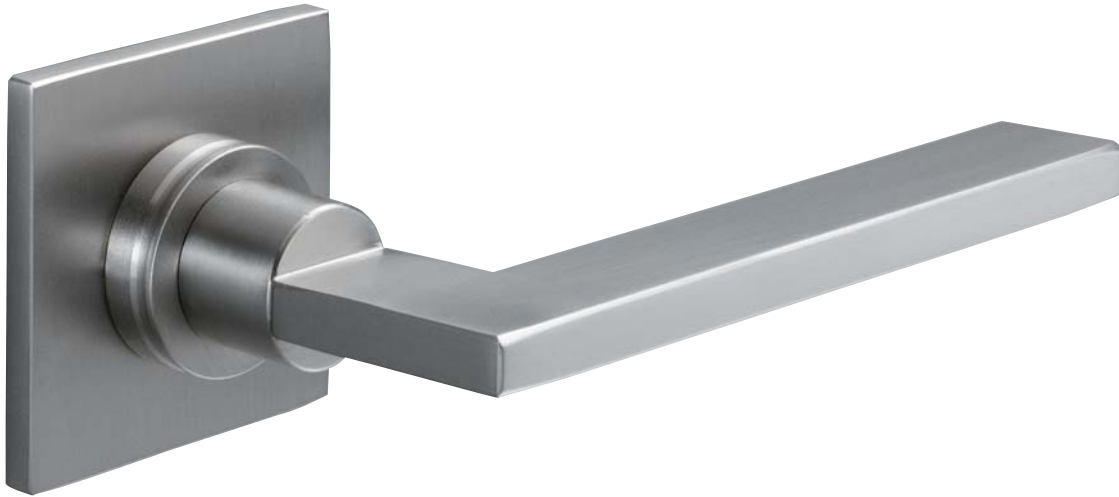

Manillas  
Handles

## Serie 062

Ref. **JM11062 I**  
Inox

Ref. **JM11062 CB**  
Cromo Brillo  
Polished Chrome

Ref. **JM11062 CM**  
Cromo Mate  
Brushed Chrome

Ref. **JM11062 P**  
Pulido  
Polished

Ref. **JM11062 S**  
Satinado  
Satine Finish