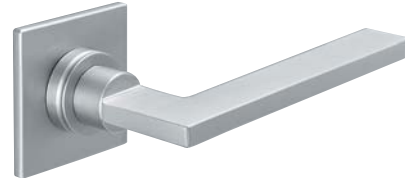

Manillas  
Handles

## Serie 062

Ref. **JM11062 I**  
Inox

Ref. **JM11062 CB**  
Cromo Brillo  
Polished Chrome

Ref. **JM11062 CM**  
Cromo Mate  
Brushed Chrome

Ref. **JM11062 P**  
Pulido  
Polished

Ref. **JM11062 S**  
Satinado  
Satine Finish