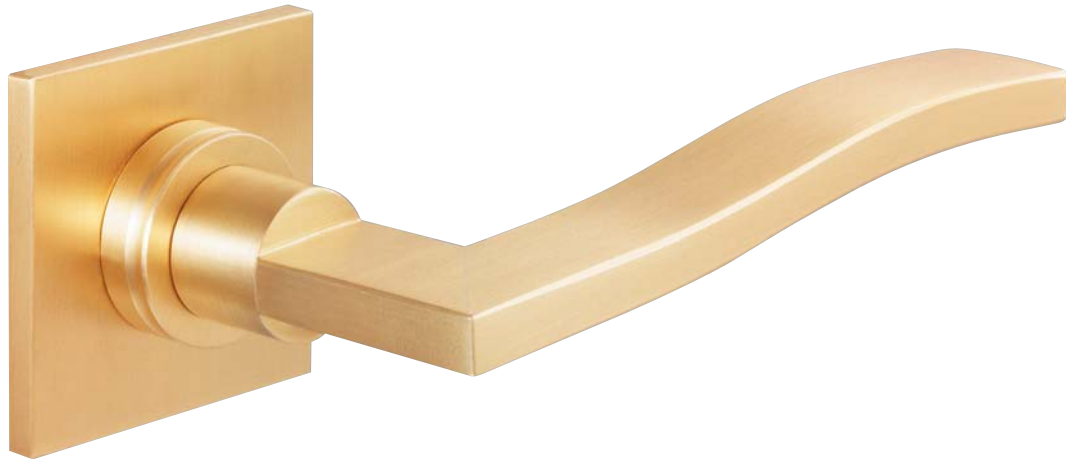

Manillas  
Handles

## Serie 061

Ref. **JM11061 S**  
Satinado  
Satine Finish

Ref. **JM11061 CM**  
Cromo Mate  
Brushed Chrome

Ref. **JM11061 I**  
Inox

Ref. **JM11061 C**  
Cuero  
Bronze

Ref. **JM11061 CB**  
Cromo Brillo  
Polished Chrome

Ref. **JM11061 P**  
Pulido  
Polished