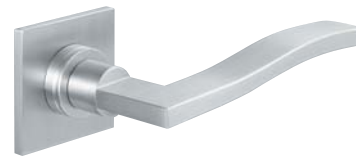

Manillas  
Handles

## Serie 061

Ref. **JM11061 S**  
Satinado  
Satine Finish

Ref. **JM11061 CM**  
Cromo Mate  
Brushed Chrome

Ref. **JM11061 I**  
Inox

Ref. **JM11061 C**  
Cuero  
Bronze

Ref. **JM11061 CB**  
Cromo Brillo  
Polished Chrome

Ref. **JM11061 P**  
Pulido  
Polished